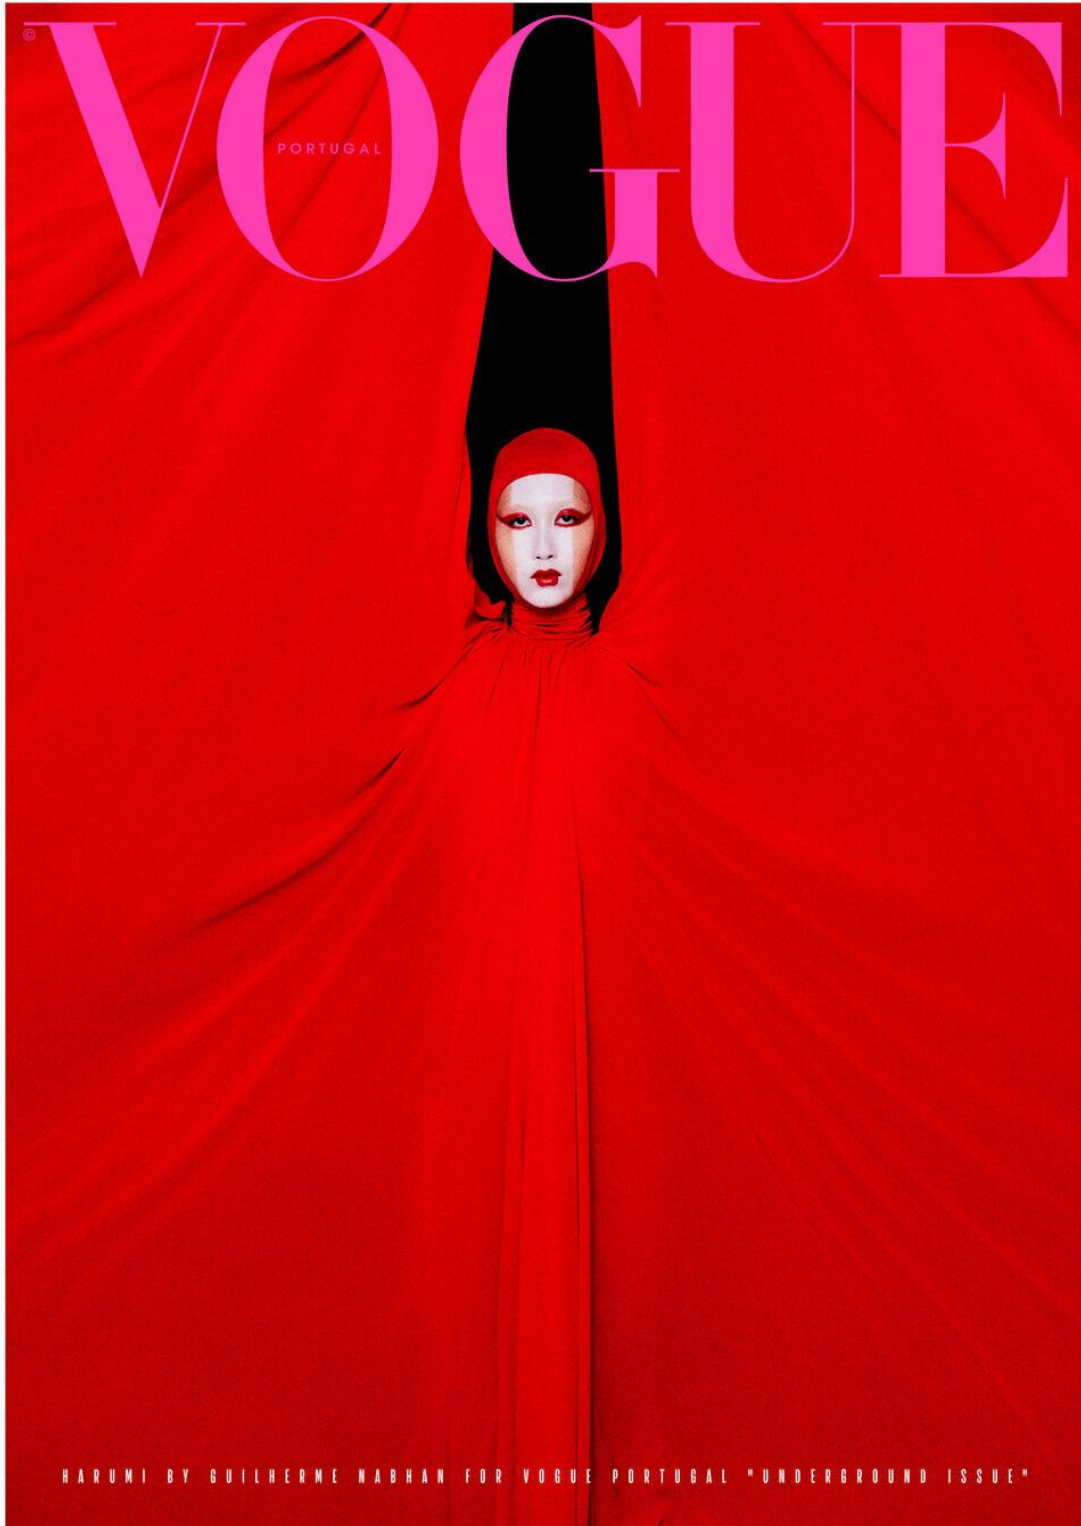

HARUMI

height 5'9.5 · bust 32.5" · waist 24" · hips 35.5" · dress 36 EU/6 US/8 UK
shoes size 39 EU/8 US/6 UK · hair brown · eyes brown

HARUMI

height 5'9.5 · bust 32.5" · waist 24" · hips 35.5" · dress 36 EU/6 US/8 UK
shoes size 39 EU/8 US/6 UK · hair brown · eyes brown

HARUMI

height 5'9.5 · bust 32.5" · waist 24" · hips 35.5" · dress 36 EU/6 US/8 UK
shoes size 39 EU/8 US/6 UK · hair brown · eyes brown

MGM
MODELS

MGM
MODELS

HARUMI

height 5'9.5 · bust 32.5" · waist 24" · hips 35.5" · dress 36 EU/6 US/8 UK
shoes size 39 EU/8 US/6 UK · hair brown · eyes brown